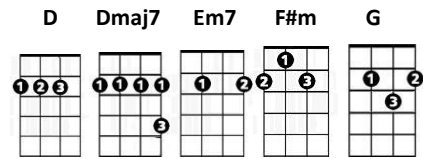

You & Me Song

Difficulty = 

The Wannadies

CHORDS USED IN THIS SONG

[Dmaj7] Always, when we [Em7] fight, I've tried to make you [F#m] laugh
'Til everything's for-[Em7]-gotten, I know you hate that, [Dmaj7*]

Ba--- ba, da - da, ba - ba, ba - bowww

[Dmaj7] Ba--- ba, da - da, ba - ba, ba - bowww

[Dmaj7] Always, when we [Em7] fight, I kiss you once or [F#m] twice
And everything's for-[Em7]-gotten, I know you hate that

[Dmaj7] I love you Sunday [Em7] sun, the week's not yet be-[F#m]-gun
And everything is [Em7] quiet, and it's always

[D] You and [Em7] me, al-[F#m]-ways, [G] and forever

[D] You and [Em7] me, al-[F#m]-ways, [G] and forever

[G] It was [F#m] always [D] you and [Em7] me, al-[F#m]-ways [G] and forever

[D] You and [Em7] me, al-[F#m]-ways, [G] and forever

[F#m] Ba ba [G] baaaa ba [F#m] baaaa [G] ba, ha [G*]

[Dmaj7*]