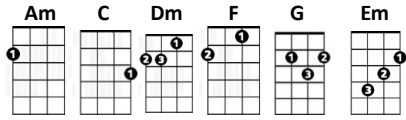

## Carly Simon

Difficulty = 1

### CHORDS USED IN THIS SONG

[Am]

You [Am] walked into a party  
like you are [F] walking on to a [Am] yacht  
Your hat, strategically dipped below one eye  
your [F] scarf it was an apri-[Am]-cot  
You had [F] one eye [G] in the [Em] mirror [Am] as you [F] watched yourself gavo-[C]-tte  
And all the [G] girls dreamed that [F] they'd be your partner, they'd be your partner and

[C] You're so vain,  
[F] You probably think this song is [C] about you  
You're so [Am] vain, (you're so vain)  
[F] I'll bet you think this song is [G] about you, don't you, don't you?

Well I [Am] hear you went up to Saratoga and [F] your horse naturally [Am] won  
Then you flew your Lear jet up to Nova Scotia  
To see the [F] total eclipse of the [Am] sun  
Well you're [F] where you [G] should be [Em] all the [Am] time  
and [F] when you're not you're [C] with  
some underworld [G] spy, or the [F] wife of a close friend wife of a close friend and

[C] You're so vain,  
[Dm] You probably think this song is [C] about you  
You're so [Am] vain, (so vain)  
[F] I'll bet you think this song is [G] about you, don't you, don't you don't you  
[C]