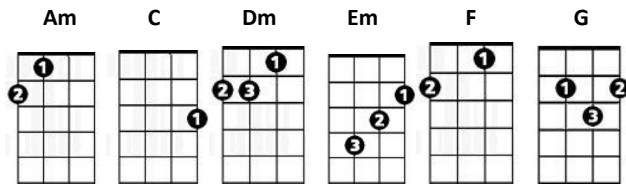

You've Got Time

Difficulty = 🍷🍷

Regina Spektor

CHORDS USED IN THIS SONG

[Am]

The [Am] animals, the animals
[G] Trapped, trapped, trapped 'till the [Am] cage is full
The [Am] cage is full, stay awake
[G] In the dark, [Am] count mistakes
The [Am] light was off but now it's on
[G] Searching the ground for a [Am] bitter song
The [Am] sun is out, the day is new
And [G] everyone is waiting, waiting on you

[Dm] [C] [Em] [Dm] [Am] [Am]
[Dm] [C] [Em] [Dm] [Am] [Am*]

The [Am] animals, the animals
[G] Trapped, trapped, trapped 'till the [Am] cage is full
The [Am] cage is full, stay awake
[G] In the dark, [Am] count mistakes
The [Am] light was off but now it's on
[G] Searching the ground for a [Am] bitter song
The [Am] sun is out, the day is new
And [G] everyone is waiting, waiting on you